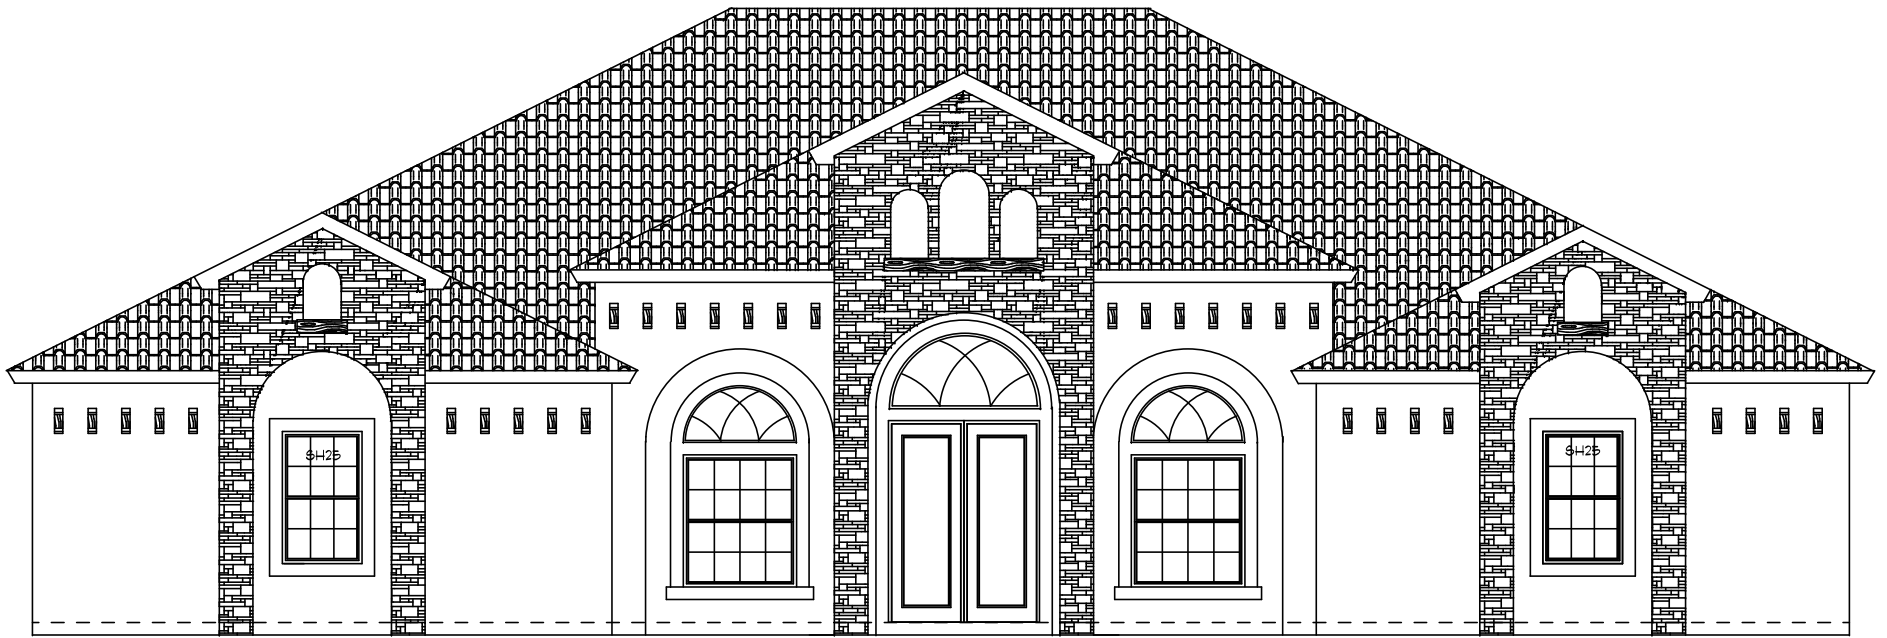

LA MIRADA V3

5 BEDROOM/ 4 BATH/ 3 CAR GARAGE

A/CLIVING	3548
GARAGE	878
COVERED PORCH	519
COVERED ENTRY	75
TOTAL SQUARE FEET	5020

LA MIRADA V₃

5 BEDROOM/ 4 BATH/ 3 CAR GARAGE