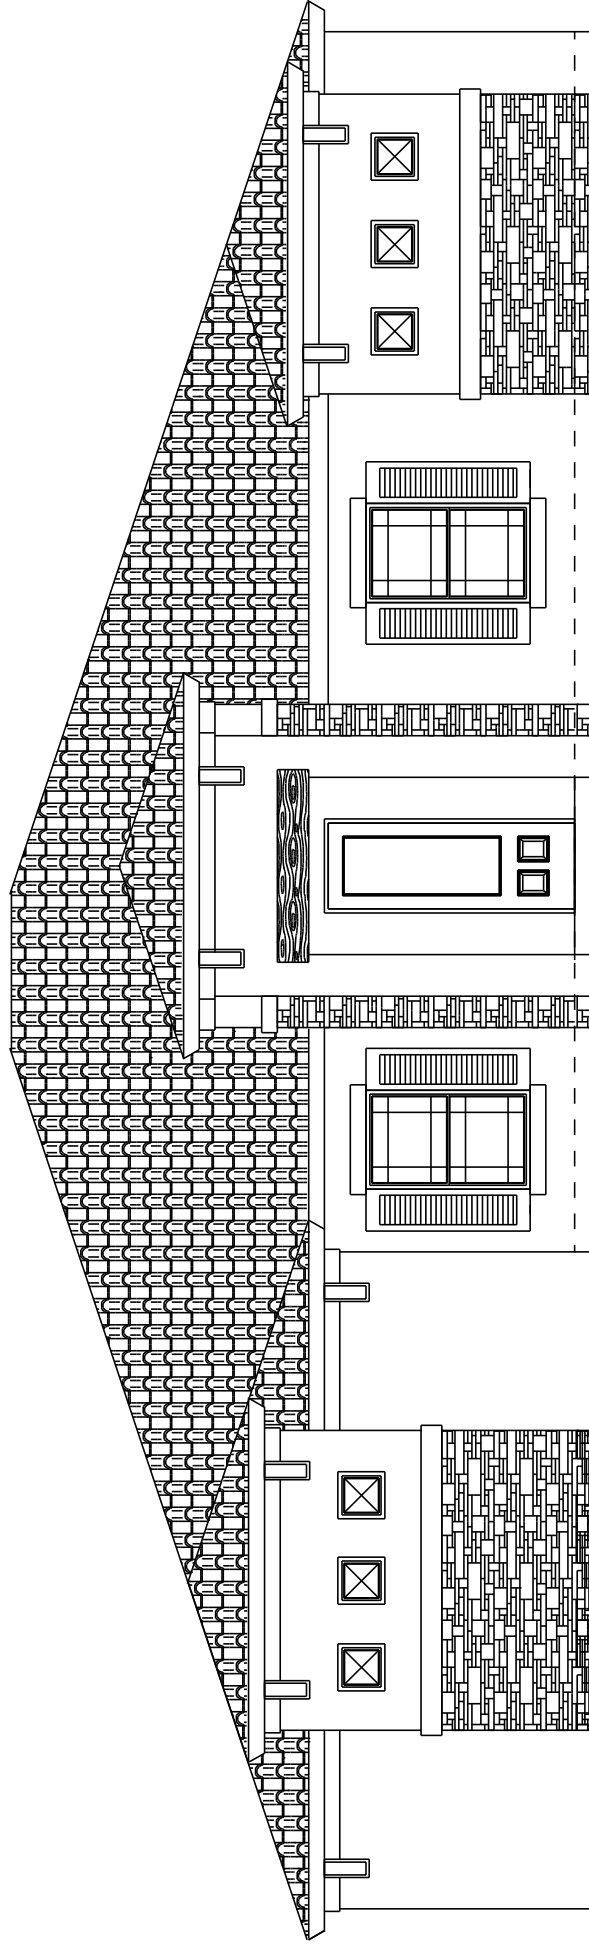

Villa Modena

4 BEDROOM/ 2.5 BATH/ 3 CAR GARAGE

A/C LIVING	2913
GARAGE	648
COVERED PORCH	387
COVERED ENTRY	47
TOTAL SQUARE FEET	3995

Villa Modena

4 BEDROOM / 2.5 BATH / 3 CAR GARAGE