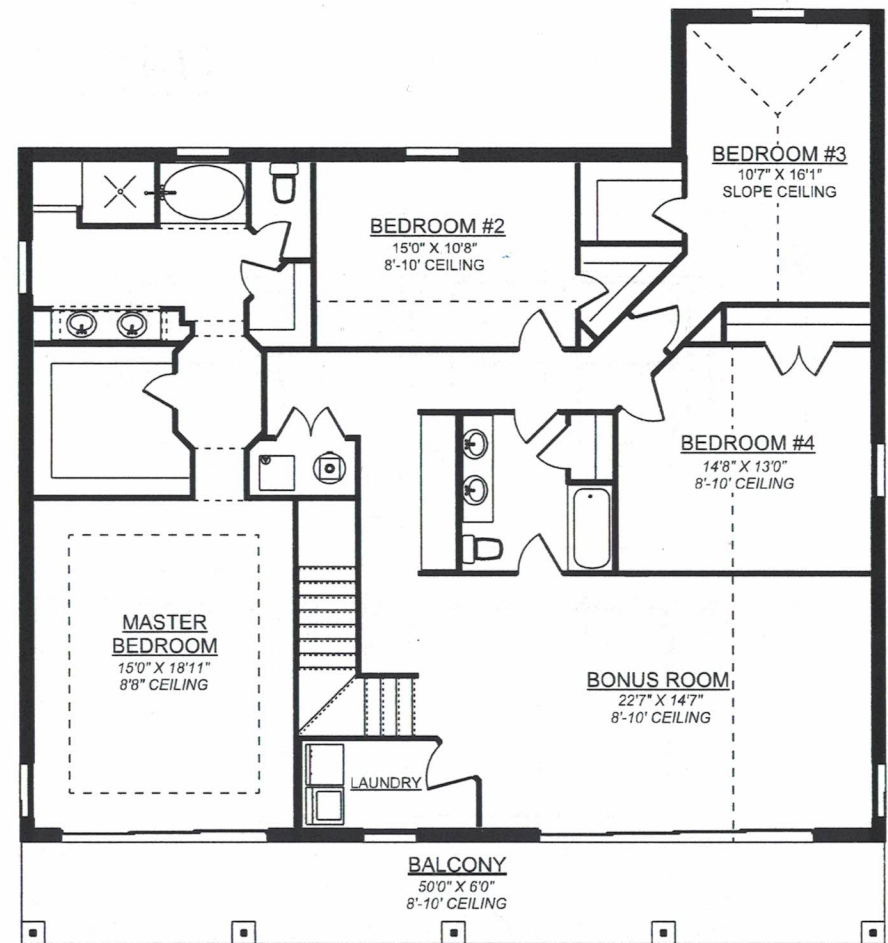

THE SALT LIFE

5 BEDROOM/ 3 BATH/ 2 CAR GARAGE

FIRST FLOOR

SECOND FLOOR

THE SALT LIFE

5 BEDROOM/ 3 BATH/ 2 CAR GARAGE

FIRST FLOOR	1479
SECOND FLOOR	2100
GARAGE	621
COVERED PORCH	300
BALCONY	300
COVERED ENTRY	300
TOTAL SQUARE FEET	5098