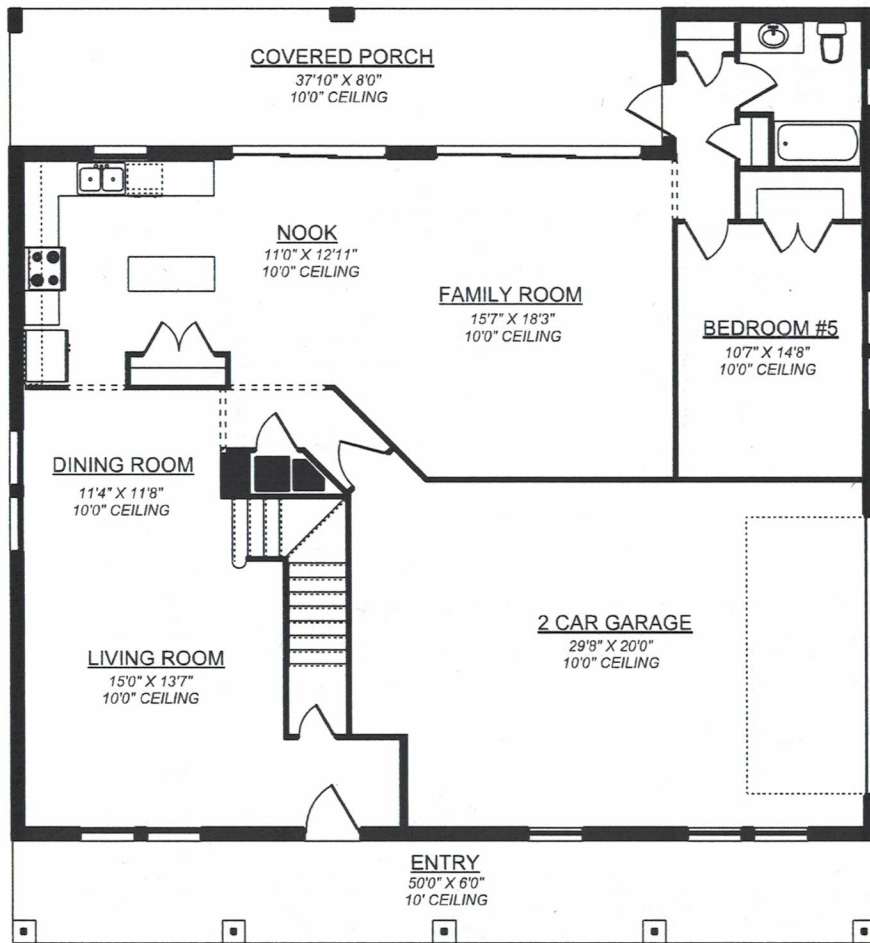

THE SALT LIFE

5 BEDROOM/ 3 BATH/ 2 CAR GARAGE

FIRST FLOOR

SECOND FLOOR

THE SALT LIFE

5 BEDROOM/ 3 BATH/ 2 CAR GARAGE

FIRST FLOOR	1479
SECOND FLOOR	2100
GARAGE	621
COVERED PORCH	300
BALCONY	300
COVERED ENTRY	300
TOTAL SQUARE FEET	5098